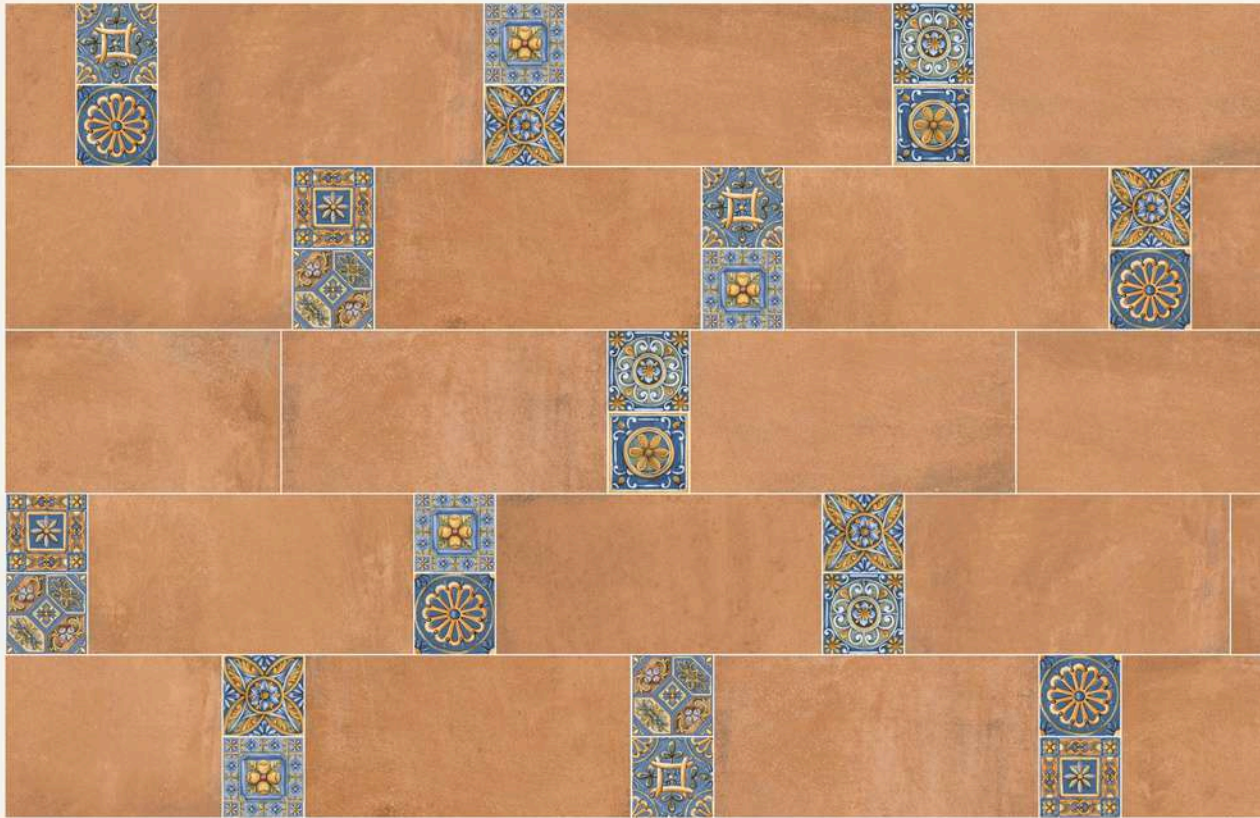

LUXERA
SURFACES

Preview

298x600mm | 147x147mm | Finish Matt

Luvua SERIES

Features

Water Absorption

High Strength

Maintenance Free