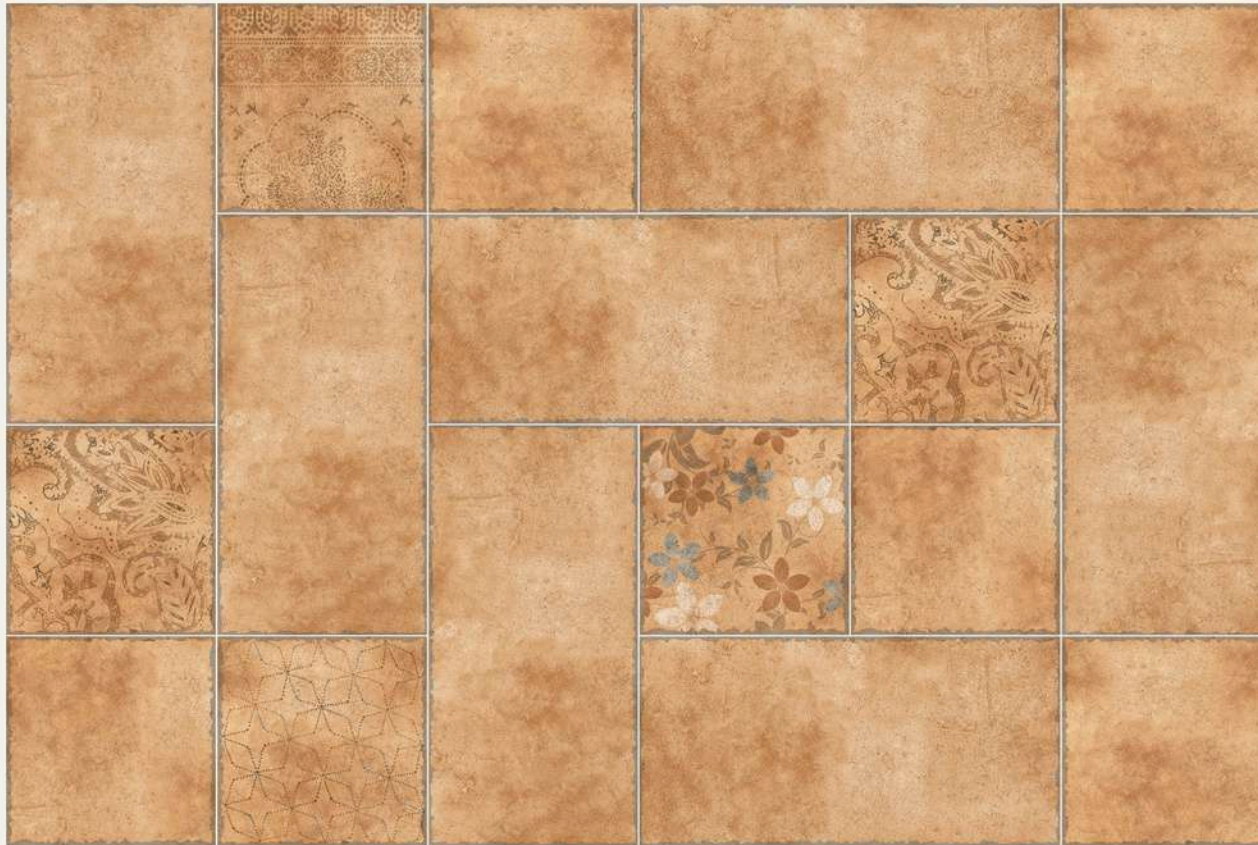

Preview

298x600mm | 298x298mm | Finish Matt