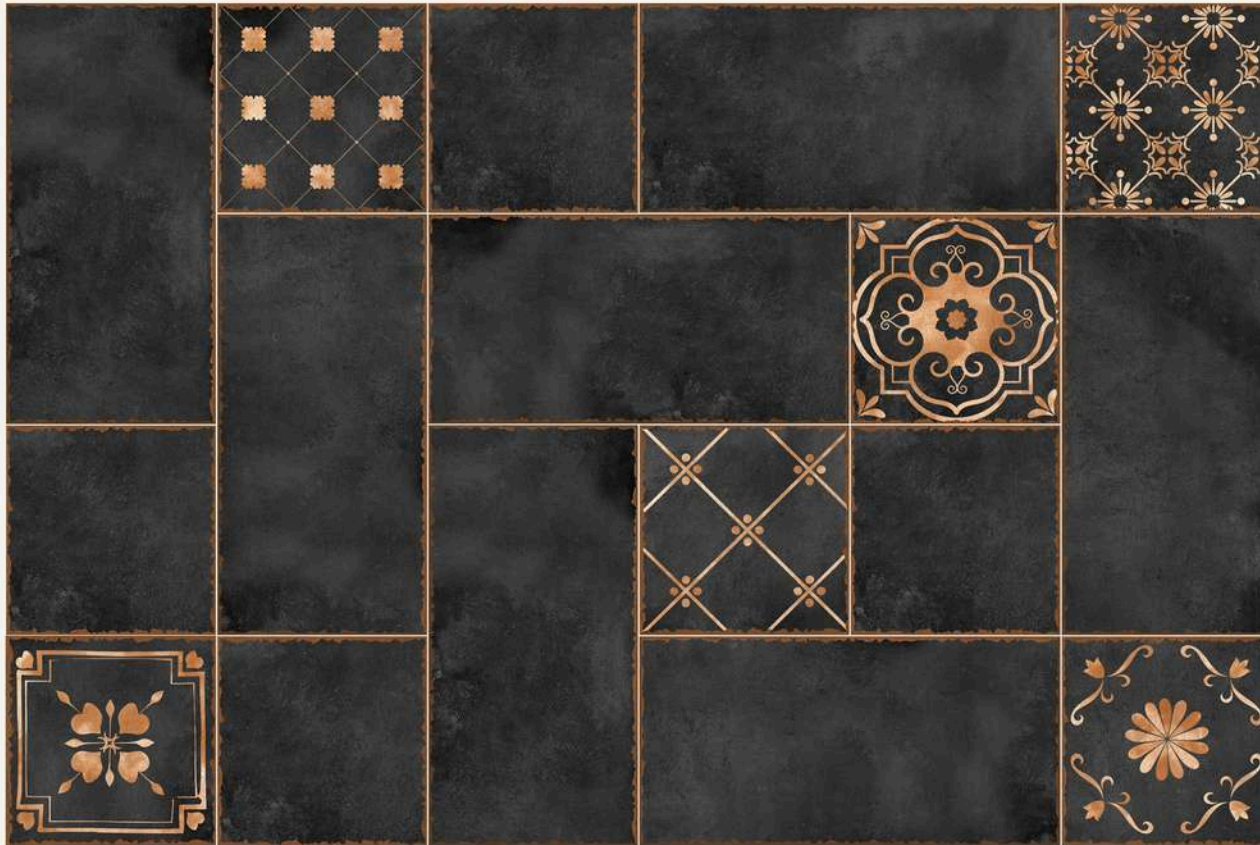

Preview

298x600mm | 298x298mm | Finish Matt