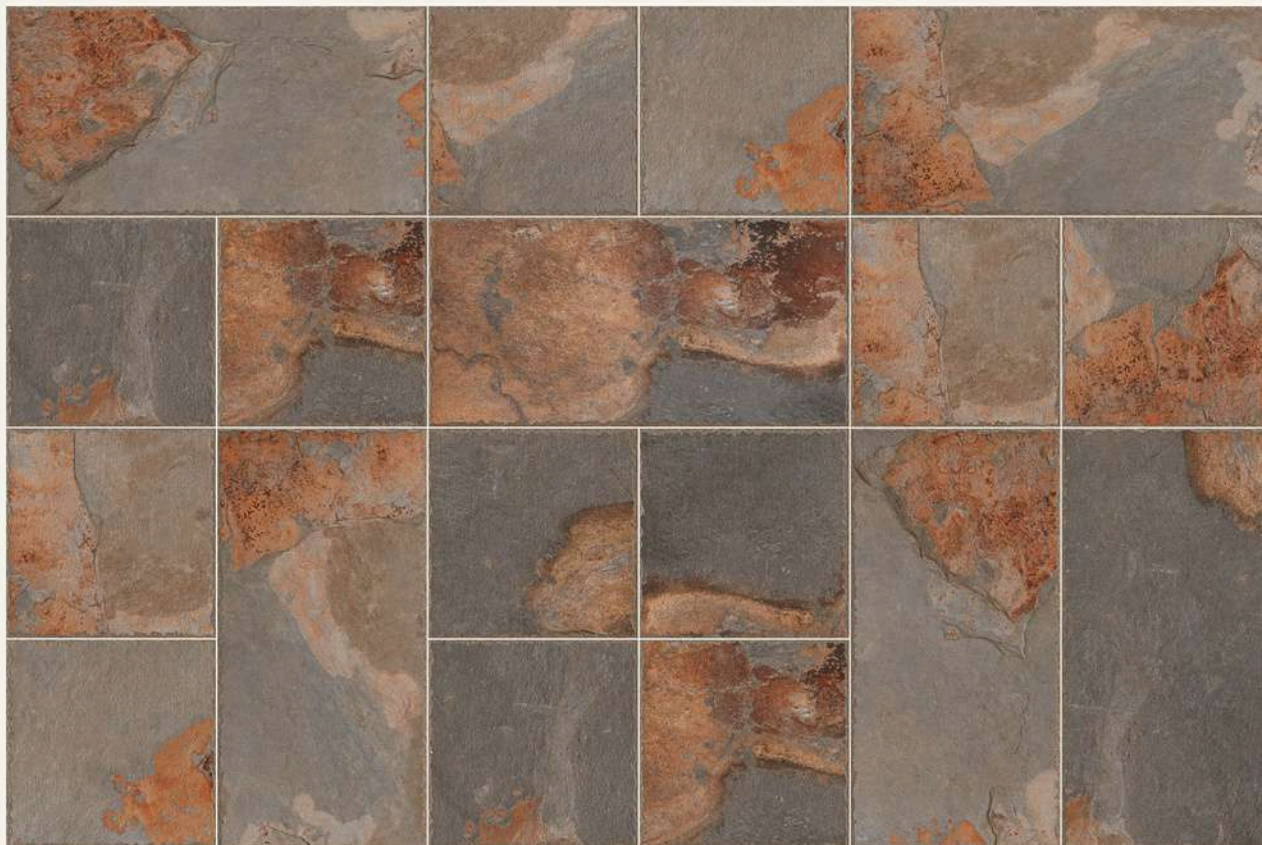

Nail Morocco 06-B R-7

Strong
SOLUTIONS.
SMART
SPENDING.

LUXERA
SURFACE

CRAFTING THE ERA OF LUXURY

Preview

298x
600mm

298x
298mm

Finish
Matt