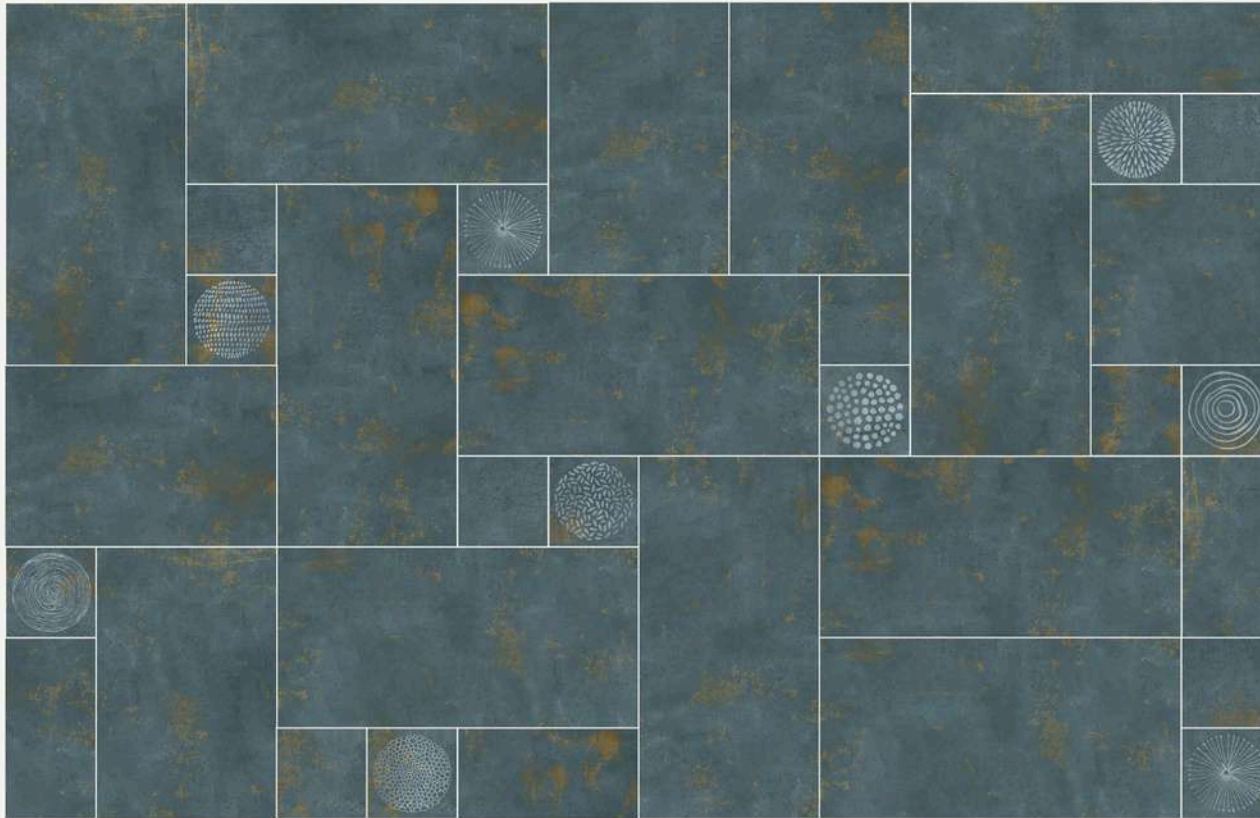

LUCERA
SURFACE
CRAFTING THE ERA OF LUXURY

Preview

298x600mm | 147x147mm | Finish Matt

Luvua SERIES

Features

- Water Absorption
- High Strength
- Maintenance Free
- Chemical Resistance
- Abrasion Resistance