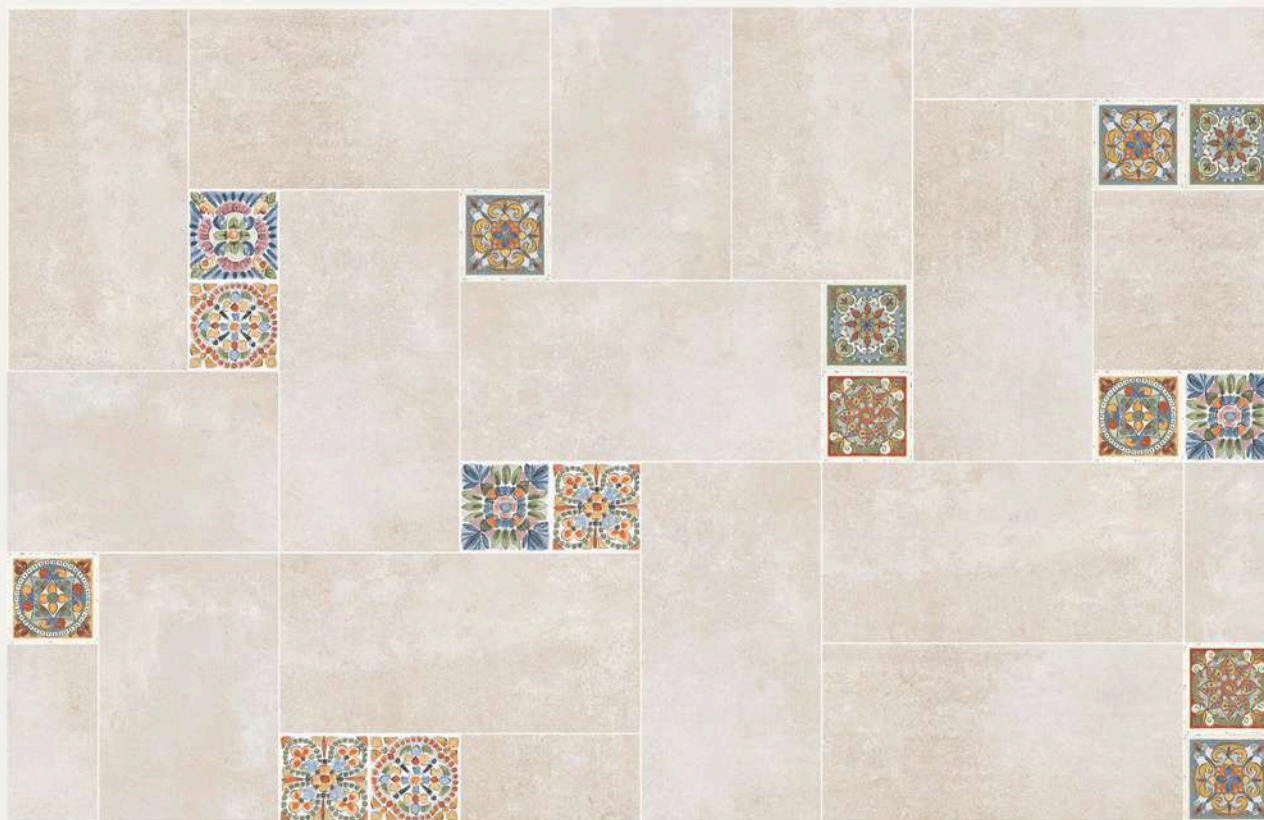

Preview

298x
600mm

147x
147mm

Finish
Matt

**LUXERA
SURFACE**
CRAFTING THE ERA OF LUXURY

Features

Water
Absorption

High Strength

Maintenance
Free

Chemical
Resistance

Abrasion
Resistance

→ ← 12mm
Thickness